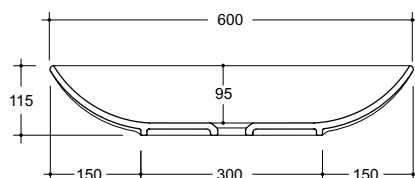

Available in Matt Black

WEIGHT

Cà Tron 5.5 kg
Cà Tron Maxi 8.45 kg

COLOURS

White, Standard colours:
Matt White, Matt Black,
Gloss Black

OVERFLOW & WASTE

32mm non-overflow plug
and waste not included.

CÀ TRON