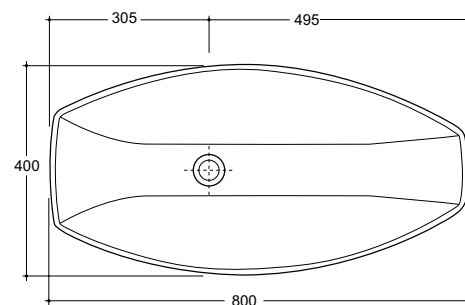

Available in Matt Black

WEIGHT

Cà Tron 5.5 kg
Cà Tron Maxi 8.45 kg

COLOURS

White, Standard colours:
Matt White, Matt Black,
Gloss Black

OVERFLOW & WASTE

32mm non-overflow plug
and waste not included.

CÀ TRON