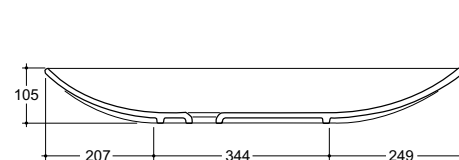

Available in Matt Black

WEIGHT

Cà Tron 5.5 kg
Cà Tron Maxi 8.45 kg

COLOURS

White, Standard colours:
Matt White, Matt Black,
Gloss Black

OVERFLOW & WASTE

32mm non-overflow plug
and waste not included.

CÀ TRON