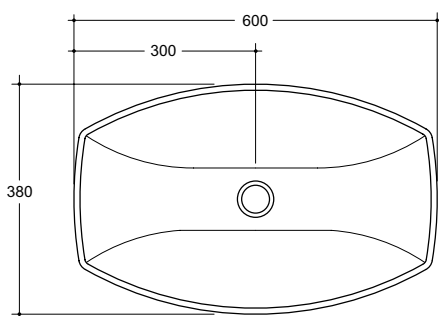

Available in Matt Black

WEIGHT

Cà Tron 5.5 kg
Cà Tron Maxi 8.45 kg

COLOURS

White, Standard colours:
Matt White, Matt Black,
Gloss Black

OVERFLOW & WASTE

32mm non-overflow plug
and waste not included.

CÀ TRON